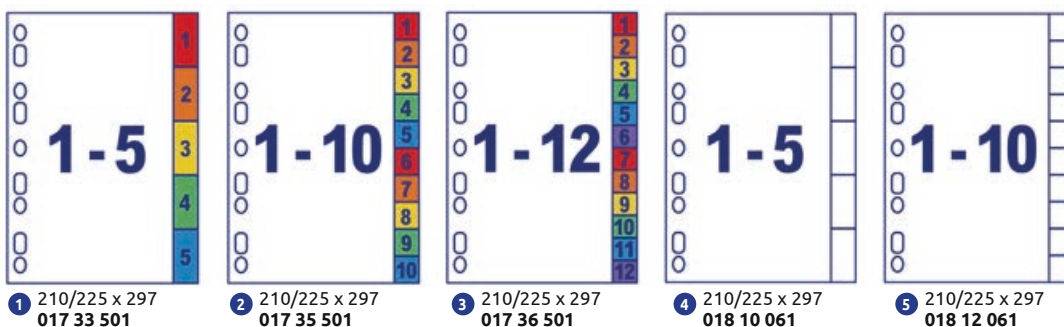

	Art No	Format mm (W x H)	Description	Colour	Content	Printer				
						I	L	K	CL	
	colour-coded index tabs with numbers									
1	017 33 501	for A4 / 210/225 x 297 mm	Division:: 1-5, printed on both sides	5-coloured tabs	1 Set	•	•	•	•	•
2	017 35 501	for A4 / 210/225 x 297 mm	Division:: 1-10, printed on both sides	5-coloured tabs	1 Set	•	•	•	•	•
3	017 36 501	for A4 / 210/225 x 297 mm	Division:: 1-12, printed on both sides	6-coloured tabs	1 Set	•	•	•	•	•

* Card with laminated tabs and reinforced punched holes

CARD DIVIDERS INDEXMAKER™

Ideal for your documents and presentations!

- Sturdy card dividers provide a professional look
- Content sheet and index tabs for both-sided printing
- Ultra-white and stable card material (190 g)
- Laminated tabs and reinforced punched holes for long-term use
- Environmentally friendly dividers, recyclable

	Art No	Format mm (W x H)	Description	Colour	Content	Printer				
						I	L	K	CL	
4	018 10 061	for A4 / 210/225 x 297 mm	5-part, blank	white	1 Set	•	•	•	•	•
5	018 12 061	for A4 / 210/225 x 297 mm	10-part, blank	white	1 Set	•	•	•	•	•

1 210/225 x 297
017 33 501

2 210/225 x 297
017 35 501

3 210/225 x 297
017 36 501

4 210/225 x 297
018 10 061

5 210/225 x 297
018 12 061